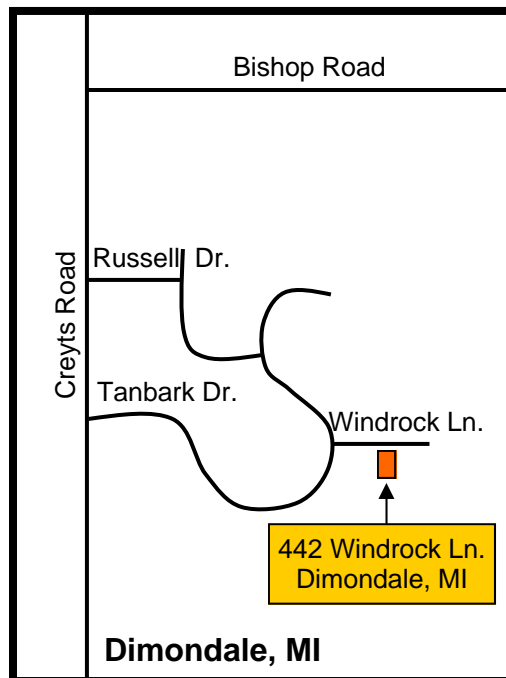

Work of Christ
Community

Emmaus Group

One Thursday each month
(see dates inside)

7:30 to 9:00 p.m.

442 Windrock Lane
Dimondale, MI

*Take a
walk with Jesus.*

Work of Christ
Community

Emmaus Group

*Two of Jesus' followers
were traveling to a village
named Emmaus...
And Jesus himself drew
near and walked along
with them.
(Luke 24:13-15)*

Work of Christ
Community
Emmaus Group

The Work of Christ's Emmaus Group is a small group that meets once each month to pray and study the Bible—to have an encounter with Jesus, similar to the disciples on the road to Emmaus. This group is designed for people who want to learn more about having a relationship with Jesus Christ, experiencing the Holy Spirit, and living in Christian community.